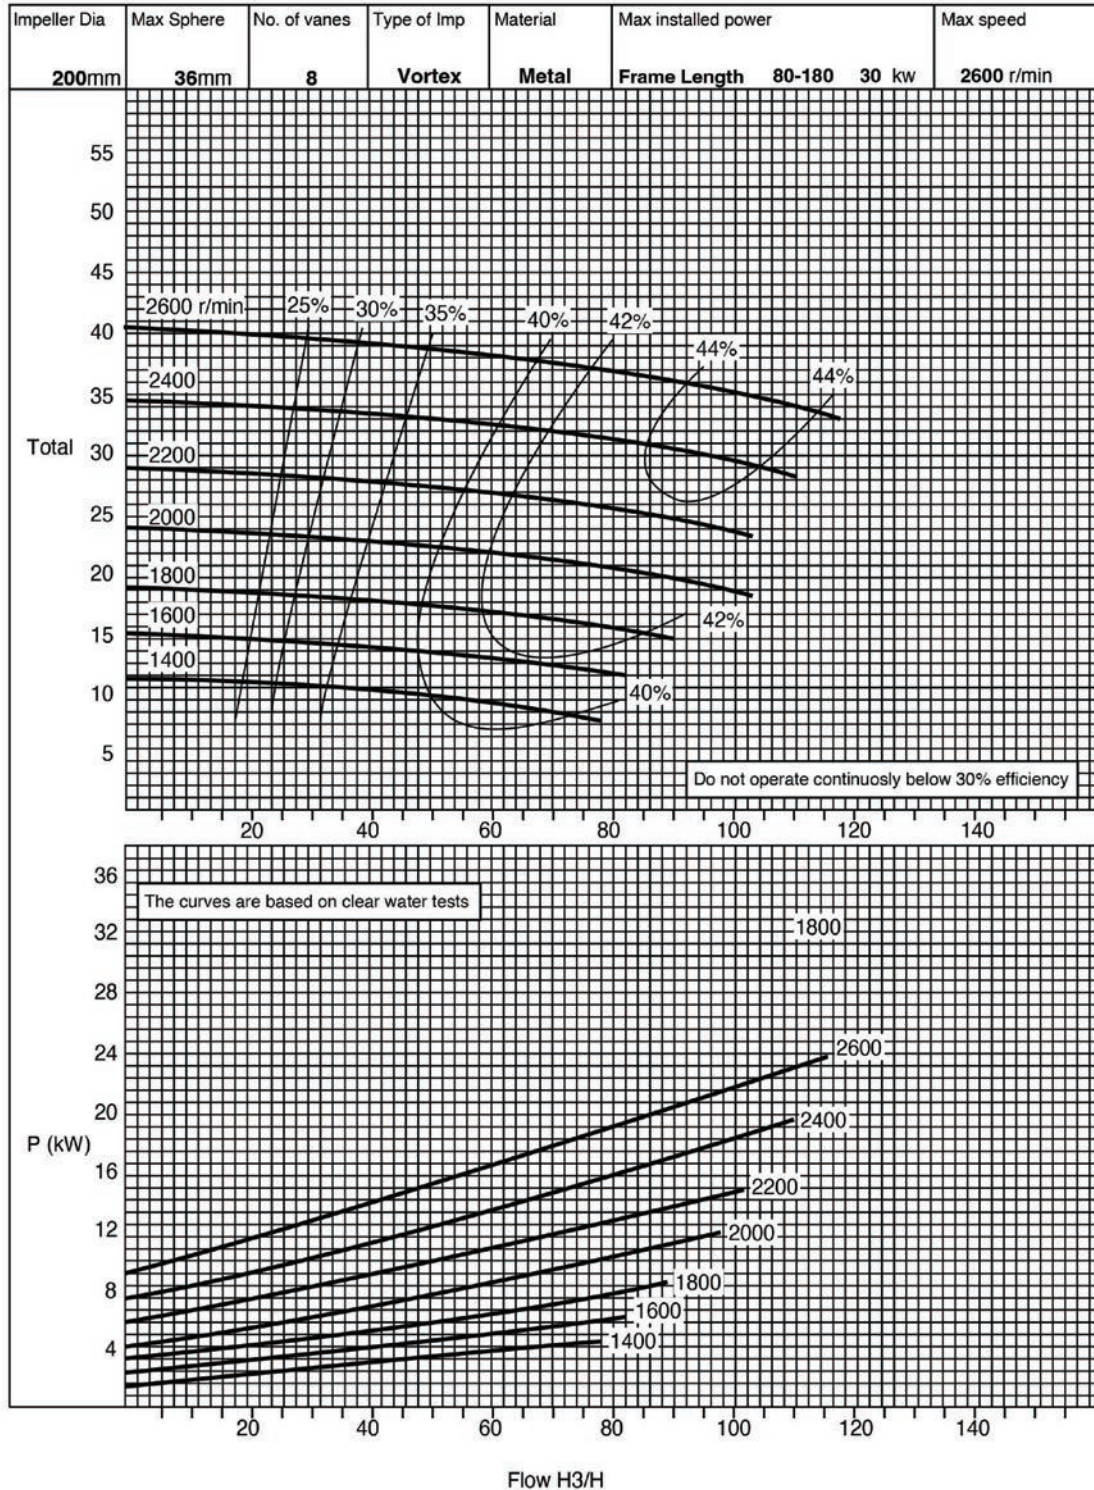

SUMPGUARD

VERTICAL PUMPS

Pump HM50 Performance curve

SUMP GUARD

VERTICAL PUMPS

V80 Performance curve

SUMPGUARD

VERTICAL PUMPS

VI00 Performance curve

SUMPGUARD

VERTICAL PUMPS

VI50 Performance curve