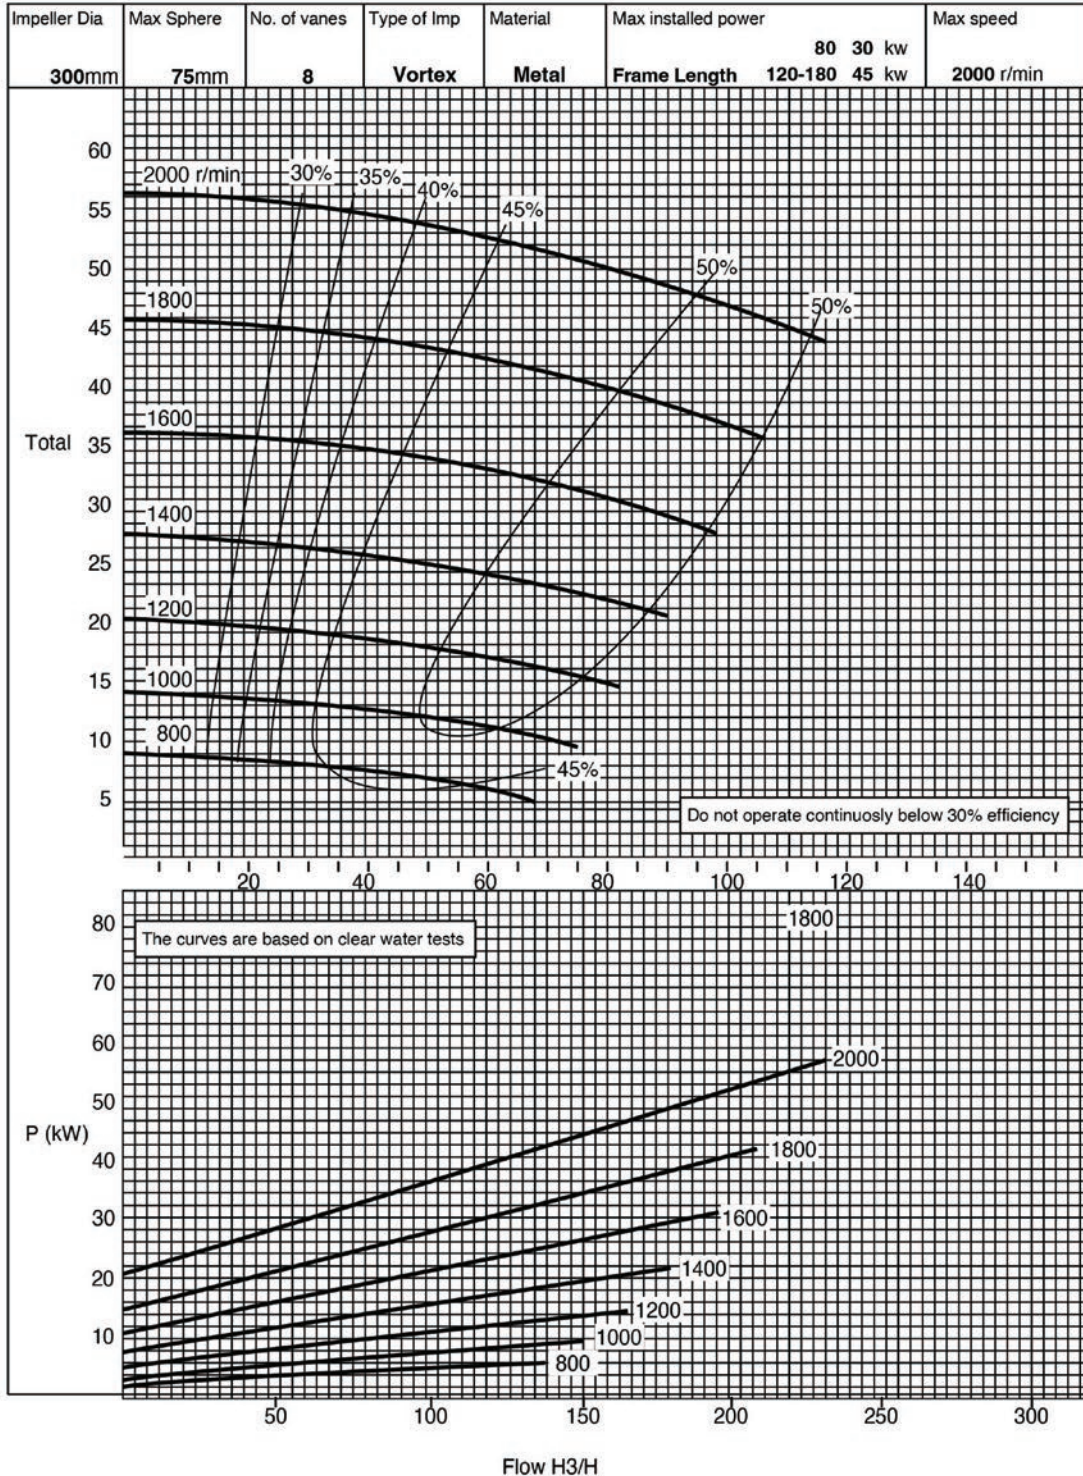

SUMPGUARD

VERTICAL PUMPS

Pump HM50 Performance curve

SUMP GUARD

VERTICAL PUMPS

V80 Performance curve

SUMPGUARD

VERTICAL PUMPS

VI00 Performance curve

SUMPGUARD

VERTICAL PUMPS

VI50 Performance curve