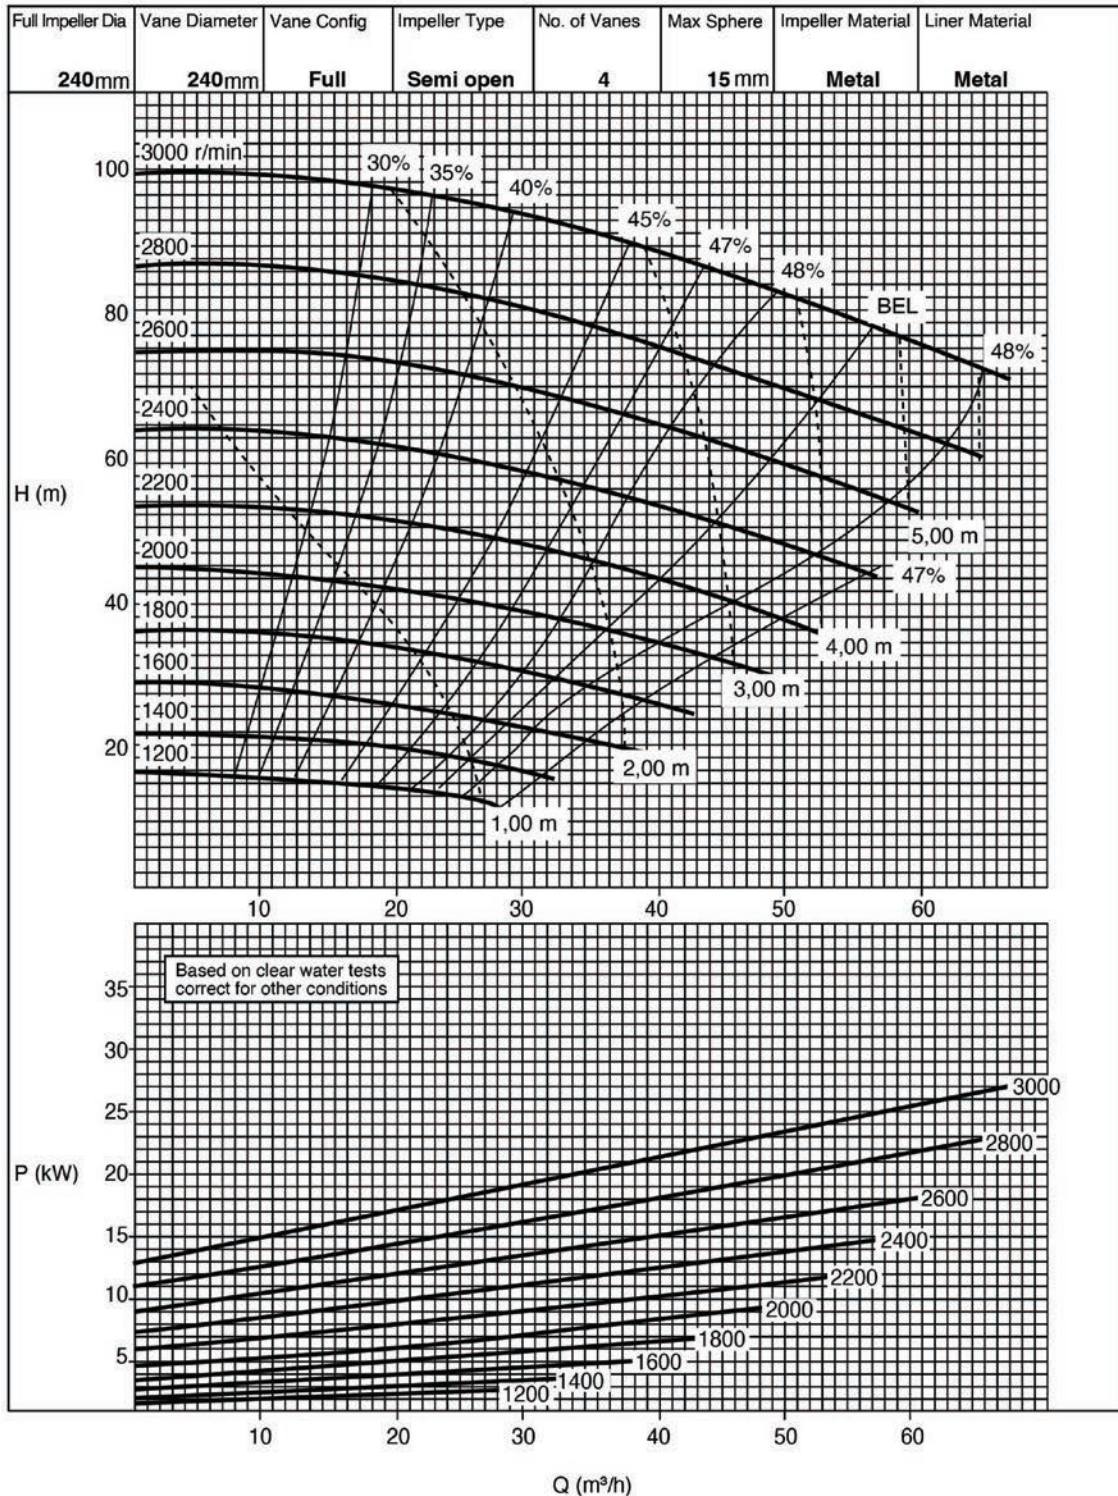

SUMPGUARD

VERTICAL PUMPS

Pump HM50 Performance curve

SUMP GUARD

VERTICAL PUMPS

V80 Performance curve

SUMPGUARD

VERTICAL PUMPS

VI00 Performance curve

SUMPGUARD

VERTICAL PUMPS

VI50 Performance curve